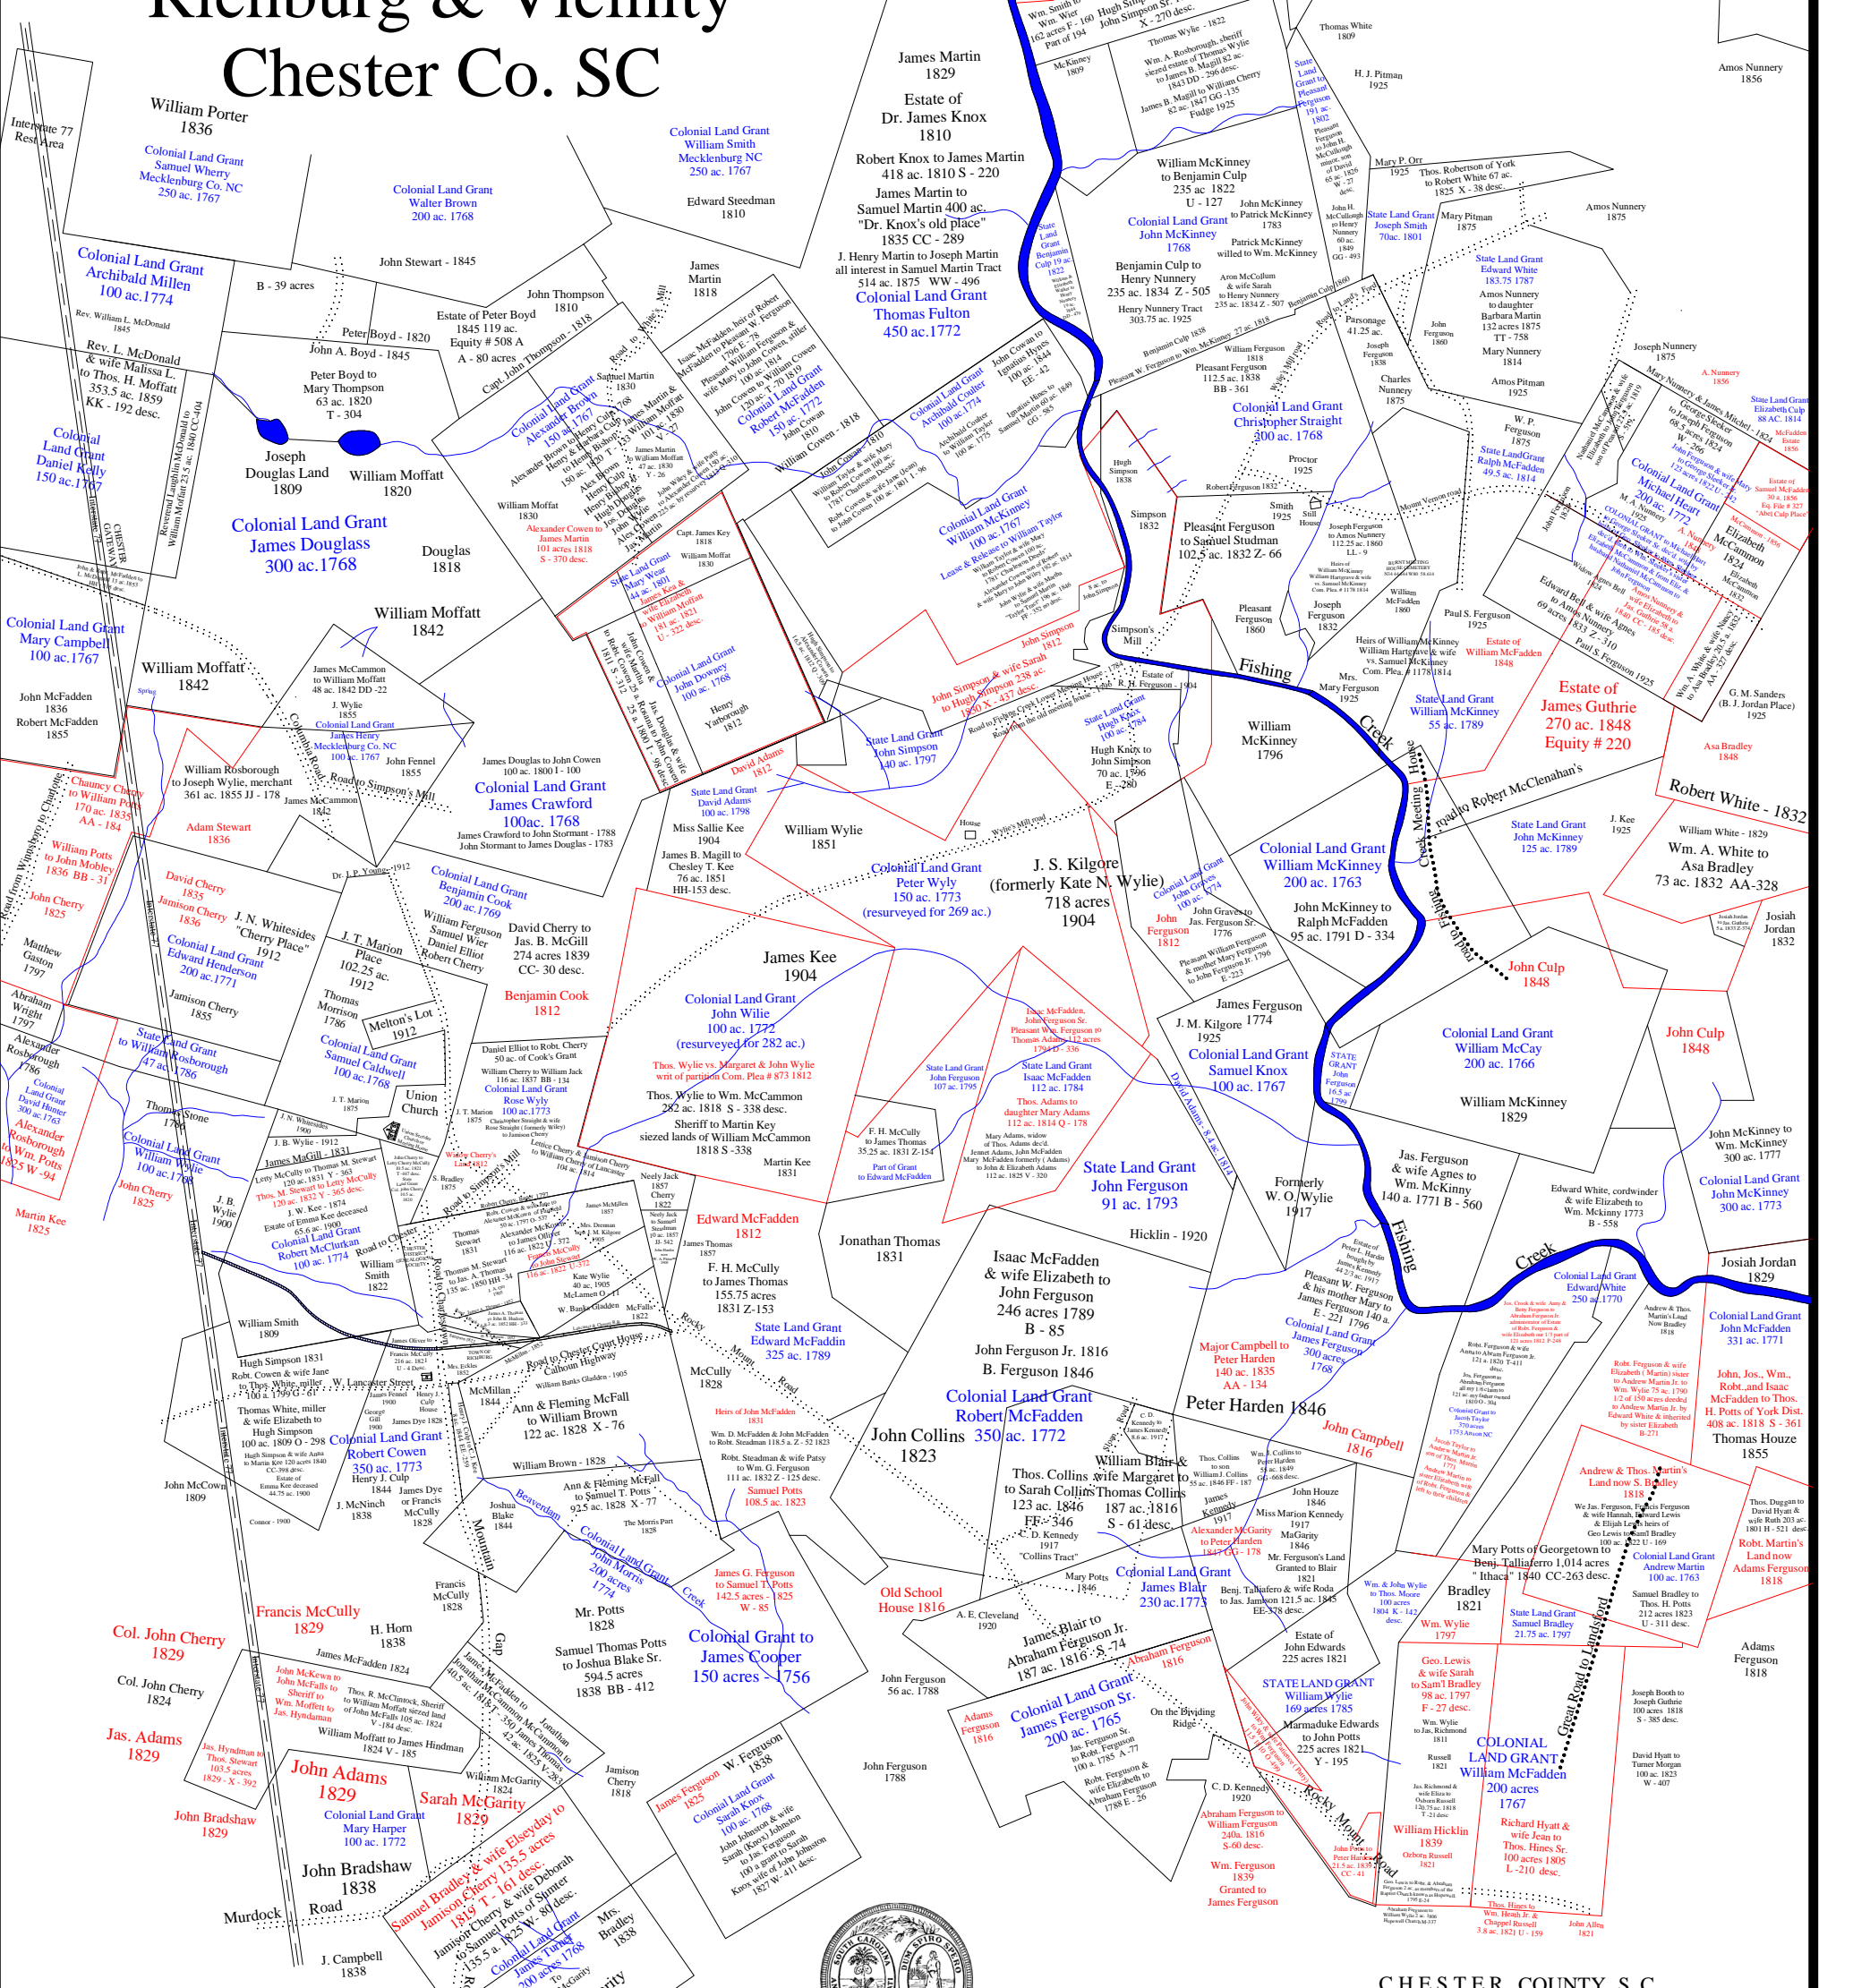

Original Land Grants and Land Surveys Richburg & Vicinity Chester Co. SC

Welcome to
Historic Chester County

Map Courtesy of Virginia Westbrook Turner

HERITAGE MAP
Researched and Drawn by
Thomas Mayhugh
Chester District
Genealogical Society
2013