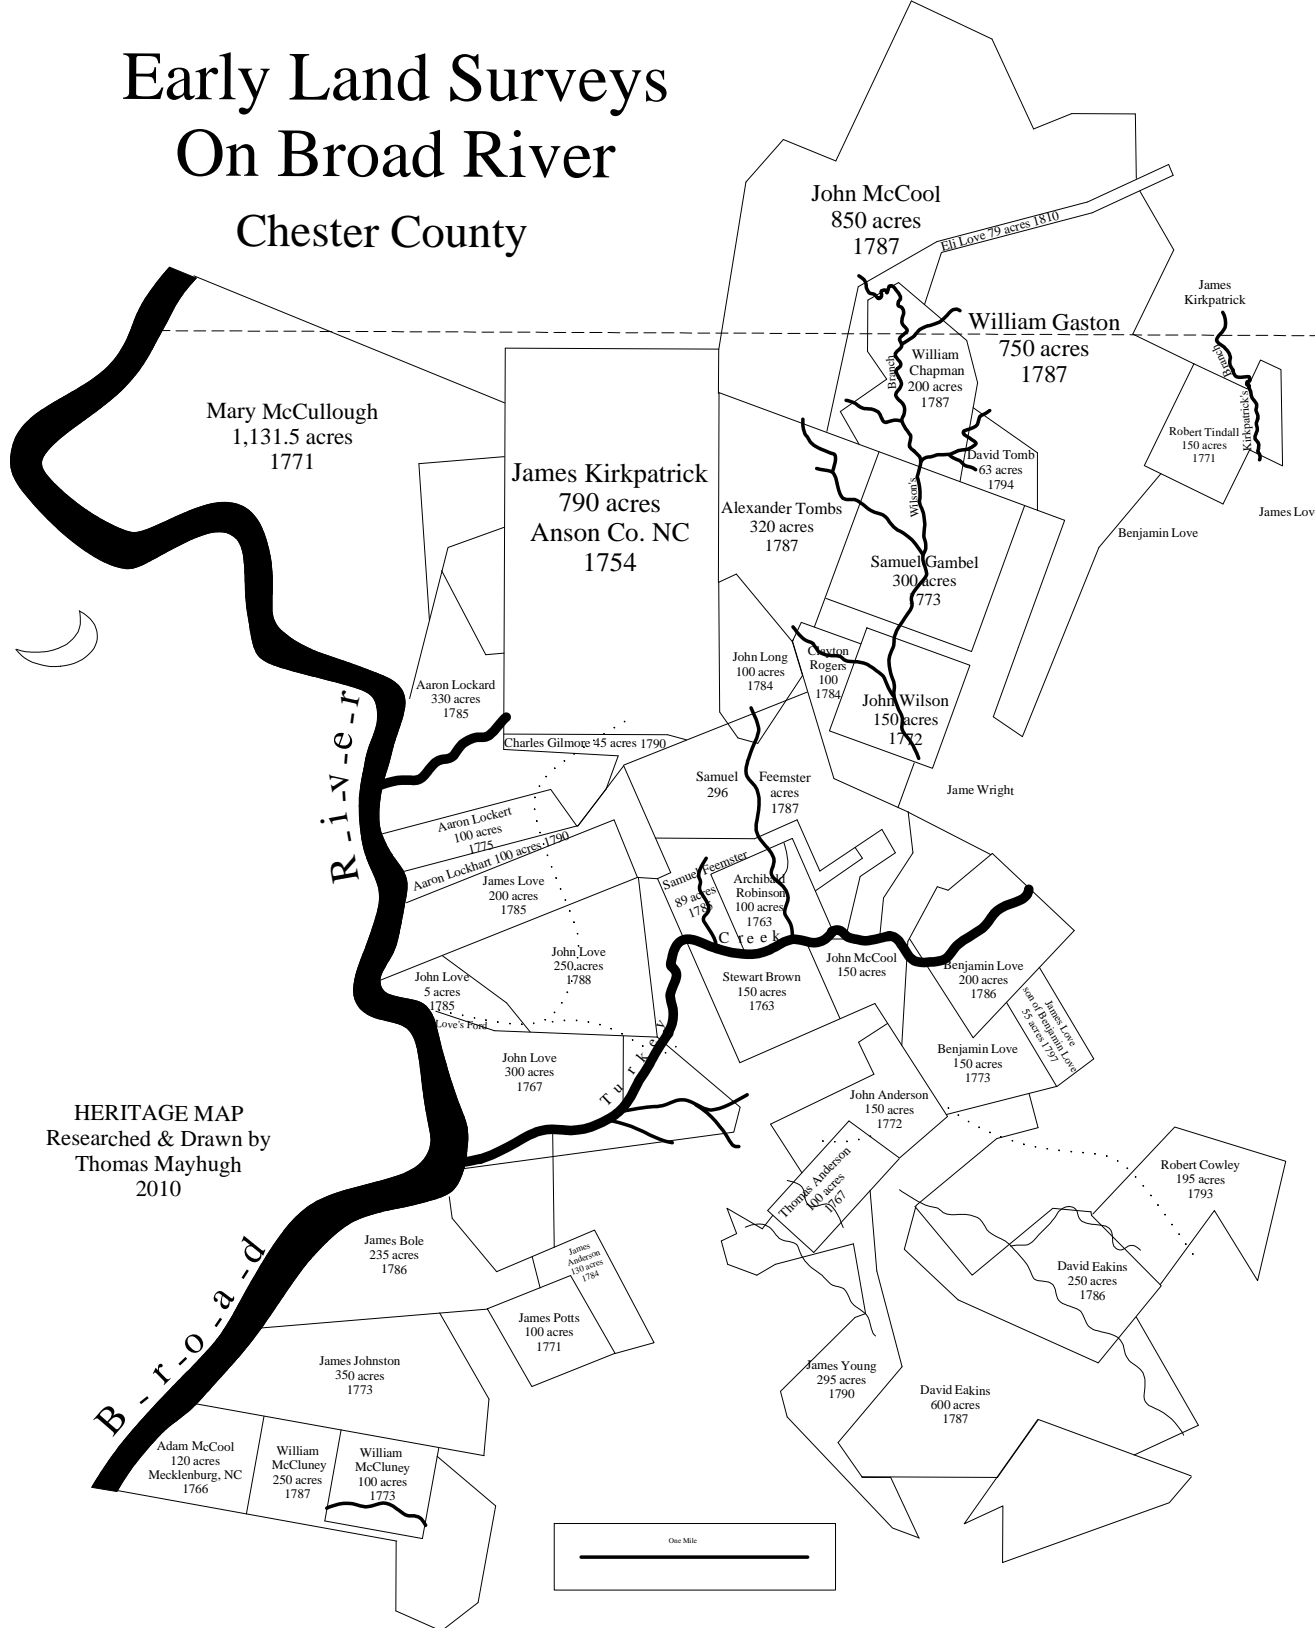

Early Land Surveys On Broad River

Chester County

& Land Grants and Turkey Creek

South Carolina

HERITAGE MAP
Researched & Drawn by
Thomas Mayhugh
2010

YORK COUNTY

CHESTER COUNTY

NAME	ACRES	YEAR
Anderson, John	150	1772
Anderson, James	130	1784
Anderson, Thomas	100	1767
Bole, James	235	1786
Brown, Stewart	150	1763
Chapman, William	200	1787
Cowley, Robert	195	1793
Eakins, David	600	1787
Eakins, David	250	1786
Feemster, Samuel	296	1787
Feemster, Samuel	89	1785
Gambel, Samuel	300	1773
Gilmore, Charles	45	1790
Johnston, James	350	1773
Kirkpatrick, James	790	1754
Lockhart, Aaron	100	1775
Lockhart, Aaron	330	1785
Lockhart, Aaron	100	1790
Long, John	100	1784
Love, Benjamin	150	1773
Love, Benjamin	200	1786
Love, James	55	1797
Love, James	200	1785
Love, John	250	1788
Love, John	5	1785
Love, John	300	1767
McCluney, William	250	1787
McCluney, William	100	1773
McCool, Adam	120	1766
McCool, John	150	1787
McCullough, Mary	1,131.5	1771
Potts, James	100	1771
Robinson, Archibald	100	1763
Rogers, Clayton	100	1784
Tindall, Robert	150	1771
Tomb, Alexander	320	1787
Tomb, David	63	1794
Wilson, John	150	1772
Young, James	295	1790