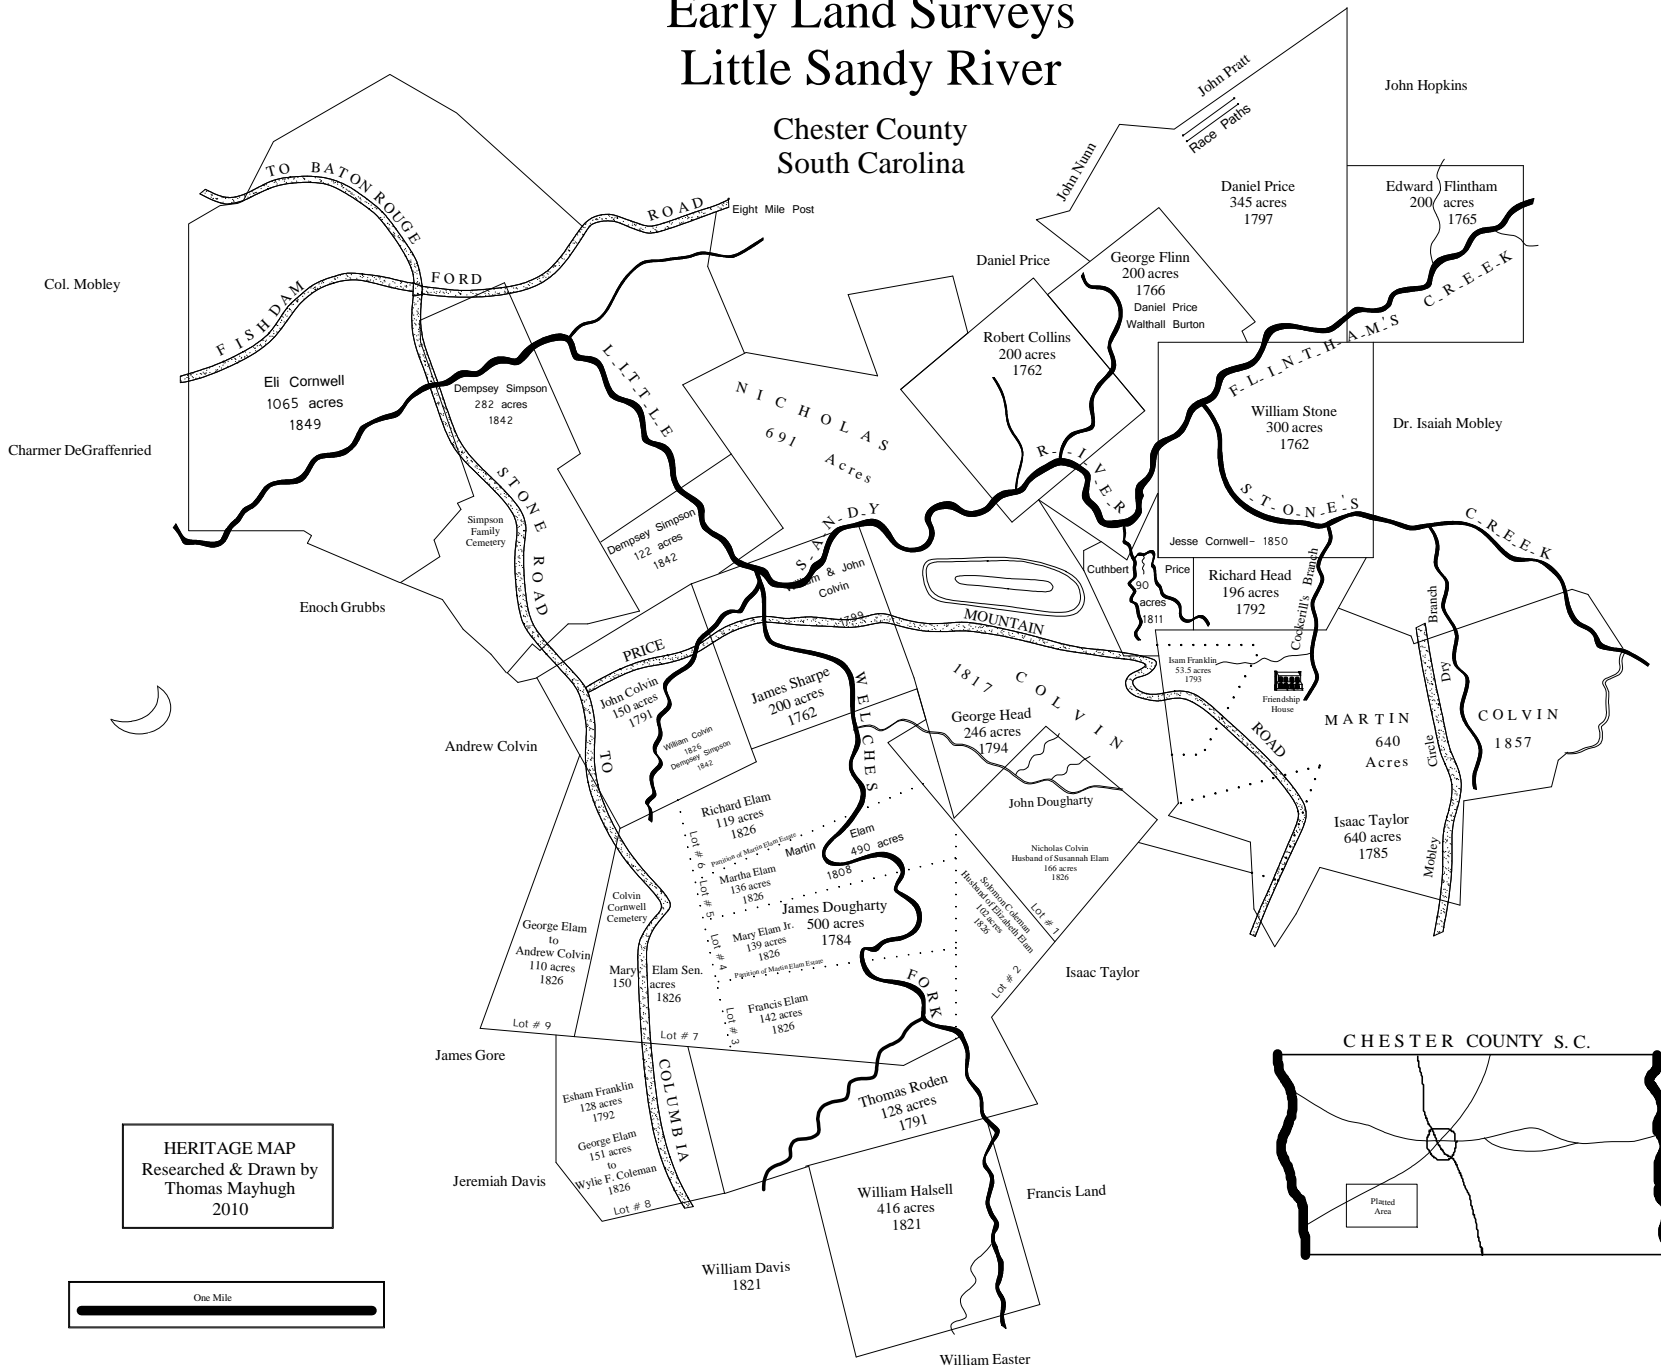

Early Land Surveys Little Sandy River

Chester County
South Carolina

HERITAGE MAP
Researched & Drawn by
Thomas Mayhugh
2010