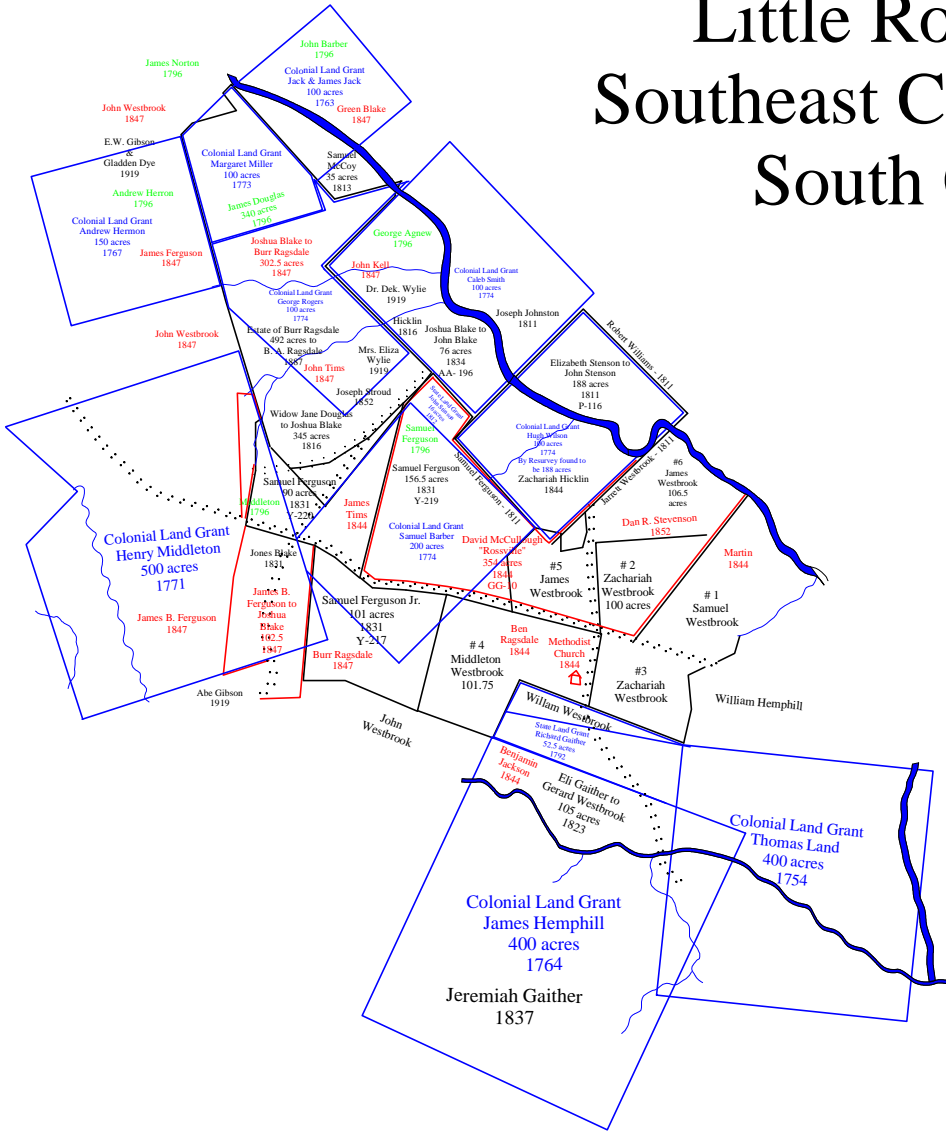

- 1754 - Thomas Land
- 1763 - James & Jane Jack
- 1764 - James Hemphill
- 1767 - Andrew Hermon
- 1771 - Henry Middleton
- 1772 - Caleb Smith
- 1773 - Margaret Miller
- 1774 - Samuel Barber
- 1774 - George Rogers
- 1774 - Hugh Wilson
- 1792 - Richard Gaither
- 1796 - George Agnew
- 1796 - James Norton
- 1796 - James Douglas
- 1796 - Samuel Ferguson
- 1796 - John Barber
- 1811 - Joseph Johnston
- 1811 - Elizabeth Stenson
- 1811 - John Stenson
- 1811 - Jarrett Westbrook
- 1811 - Robert Williams
- 1812 - John Stinson
- 1813 - Jane Douglas
- 1813 - Samuel McCoy
- 1820 - James Westbrook
- 1820 - Middleton Westbrook
- 1820 - Samuel Westbrook
- 1820 - William Westbrook
- 1820 - Zachariah Westbrook
- 1823 - Eli Gaither
- 1831 - Jones Blake
- 1834 - Zachariah Hicklin
- 1834 - John Blake
- 1834 - Joshua Blake
- 1834 - Samuel Ferguson
- 1837 - Jeremiah Gaither
- 1844 - William Hemphill
- 1844 - Dan R. Stevenson
- 1844 - Burr Ragsdale
- 1844 - Benjamin Jackson
- 1844 - David Mccullough
- 1844 - Martin
- 1847 - John Kell
- 1847 - Green Blake
- 1847 - James B. Ferguson
- 1847 - John Tims
- 1847 - James B. Ferguson
- 1847 - John Tims
- 1847 - John Westbrook
- 1852 - Joseph Stroud
- 1887 - B. A. Ragsdale
- 1919 - Gladden Dye
- 1919 - Abe Gibson
- 1919 - E. W. Gibson
- 1919 - Mrs. Eliza Wylie