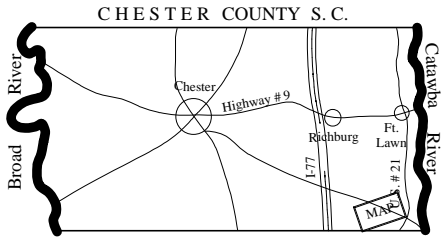

ORIGINAL GRANTEES

- Barber, Samuel - 1774
- Gaither, Richard - 1792
- Hemphill, James - 1764
- Hermon, Andrew - 1767
- Jack, James & Jane - 1763
- Land, Thomas - 1754
- Middleton, Henry - 1771
- Miller, Margaret - 1773
- Rogers, George - 1774
- Smith, Caleb - 1772
- Stinson, John - 1812
- Wilson, Hugh - 1774