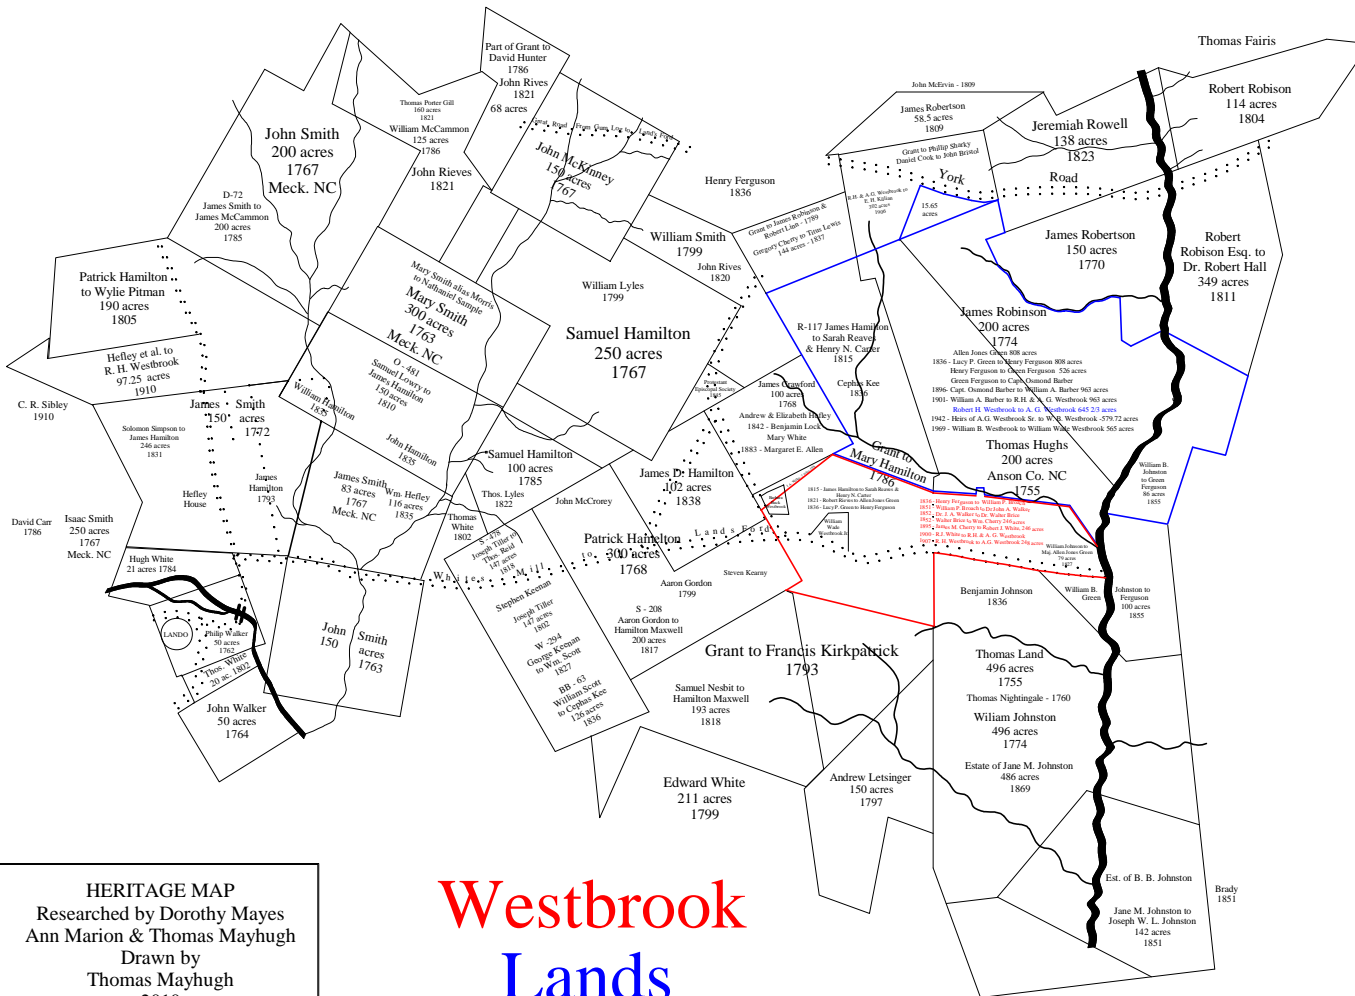

Early Land Surveys and Original Grants

Lando/Edgemoor Vicinity

Chester County
South Carolina

NAME INDEX

- Barber, William A.
- Barber, Osmond
- Brady
- Bristol, John
- Carr, David
- Carter, Henry N.
- Cherry, Gregory
- Cook, Daniel
- Crawford, James
- Culp, Mary
- Culp, Peter
- Dickey, John
- Fairis, Thomas
- Ferguson, Green
- Ferguson, Henry
- Gaston, Robert
- Gill, Thomas Porter
- Gordon, Aaron
- Green, Allen Jones
- Hall, Robert Dr.
- Hamilton, James
- Hamilton, John
- Hamilton, Mary
- Hamilton, Patrick
- Hamilton, Samuel
- Hamilton, William
- Hefley, Andrew
- Hefley, Elizabeth
- Hefley, William
- Hefley, Margaret
- Hughes, Thomas
- Hunter, David
- Hyatt, Elijah
- Johnson, Benjamin
- Johnston, B.B.
- Johnston, Jane M.
- Johnston, Joseph W.
- Johnston, William
- Johnston, William B.
- Kee, Cephus
- Keenan, George
- Keenan, John
- Keenan, Stephen
- Kirkpatrick, Patrick
- Land, Thomas
- Letsinger, Andrew
- Lewis, Titus
- Linn, Robert
- Lock, Benjamin
- Lowry, Samuel
- Lyles, Thomas
- Lyles, William
- Maxwell, Hamilton
- McCammon, James
- McCammon, William
- McCroy, John
- McErvin, John
- McKinney, John
- Miller, Jane
- Nesbit, Samuel
- Pittingale, Thomas
- Pittman, Kathleen
- Pitman, Wylie
- Reaves, Sarah
- Rieves, John
- Robertson, James
- Robinson, James
- Robinson, Robert
- Rowell, Jeremiah
- Sample Nathaniel
- Scott, William
- Sharkey, Phillip
- Sibley, C. R.
- Simpson, John
- Simpson, Solomon
- Smith, Isaac
- Smith, James
- Smith, Mary
- Smith, William
- Tiller, Joseph
- Walker, John
- Walker, Phillip
- Westbrook, A. G.
- Westbrook A.G. Jr.
- Westbrook, R. H.
- Westbrook, W. B.
- Westbrook, William W.
- White, Hugh
- White, Mary
- White, Thomas

HERITAGE MAP
 Researched by Dorothy Mayes
 Ann Marion & Thomas Mayhugh
 Drawn by
 Thomas Mayhugh
 2010

Westbrook Lands