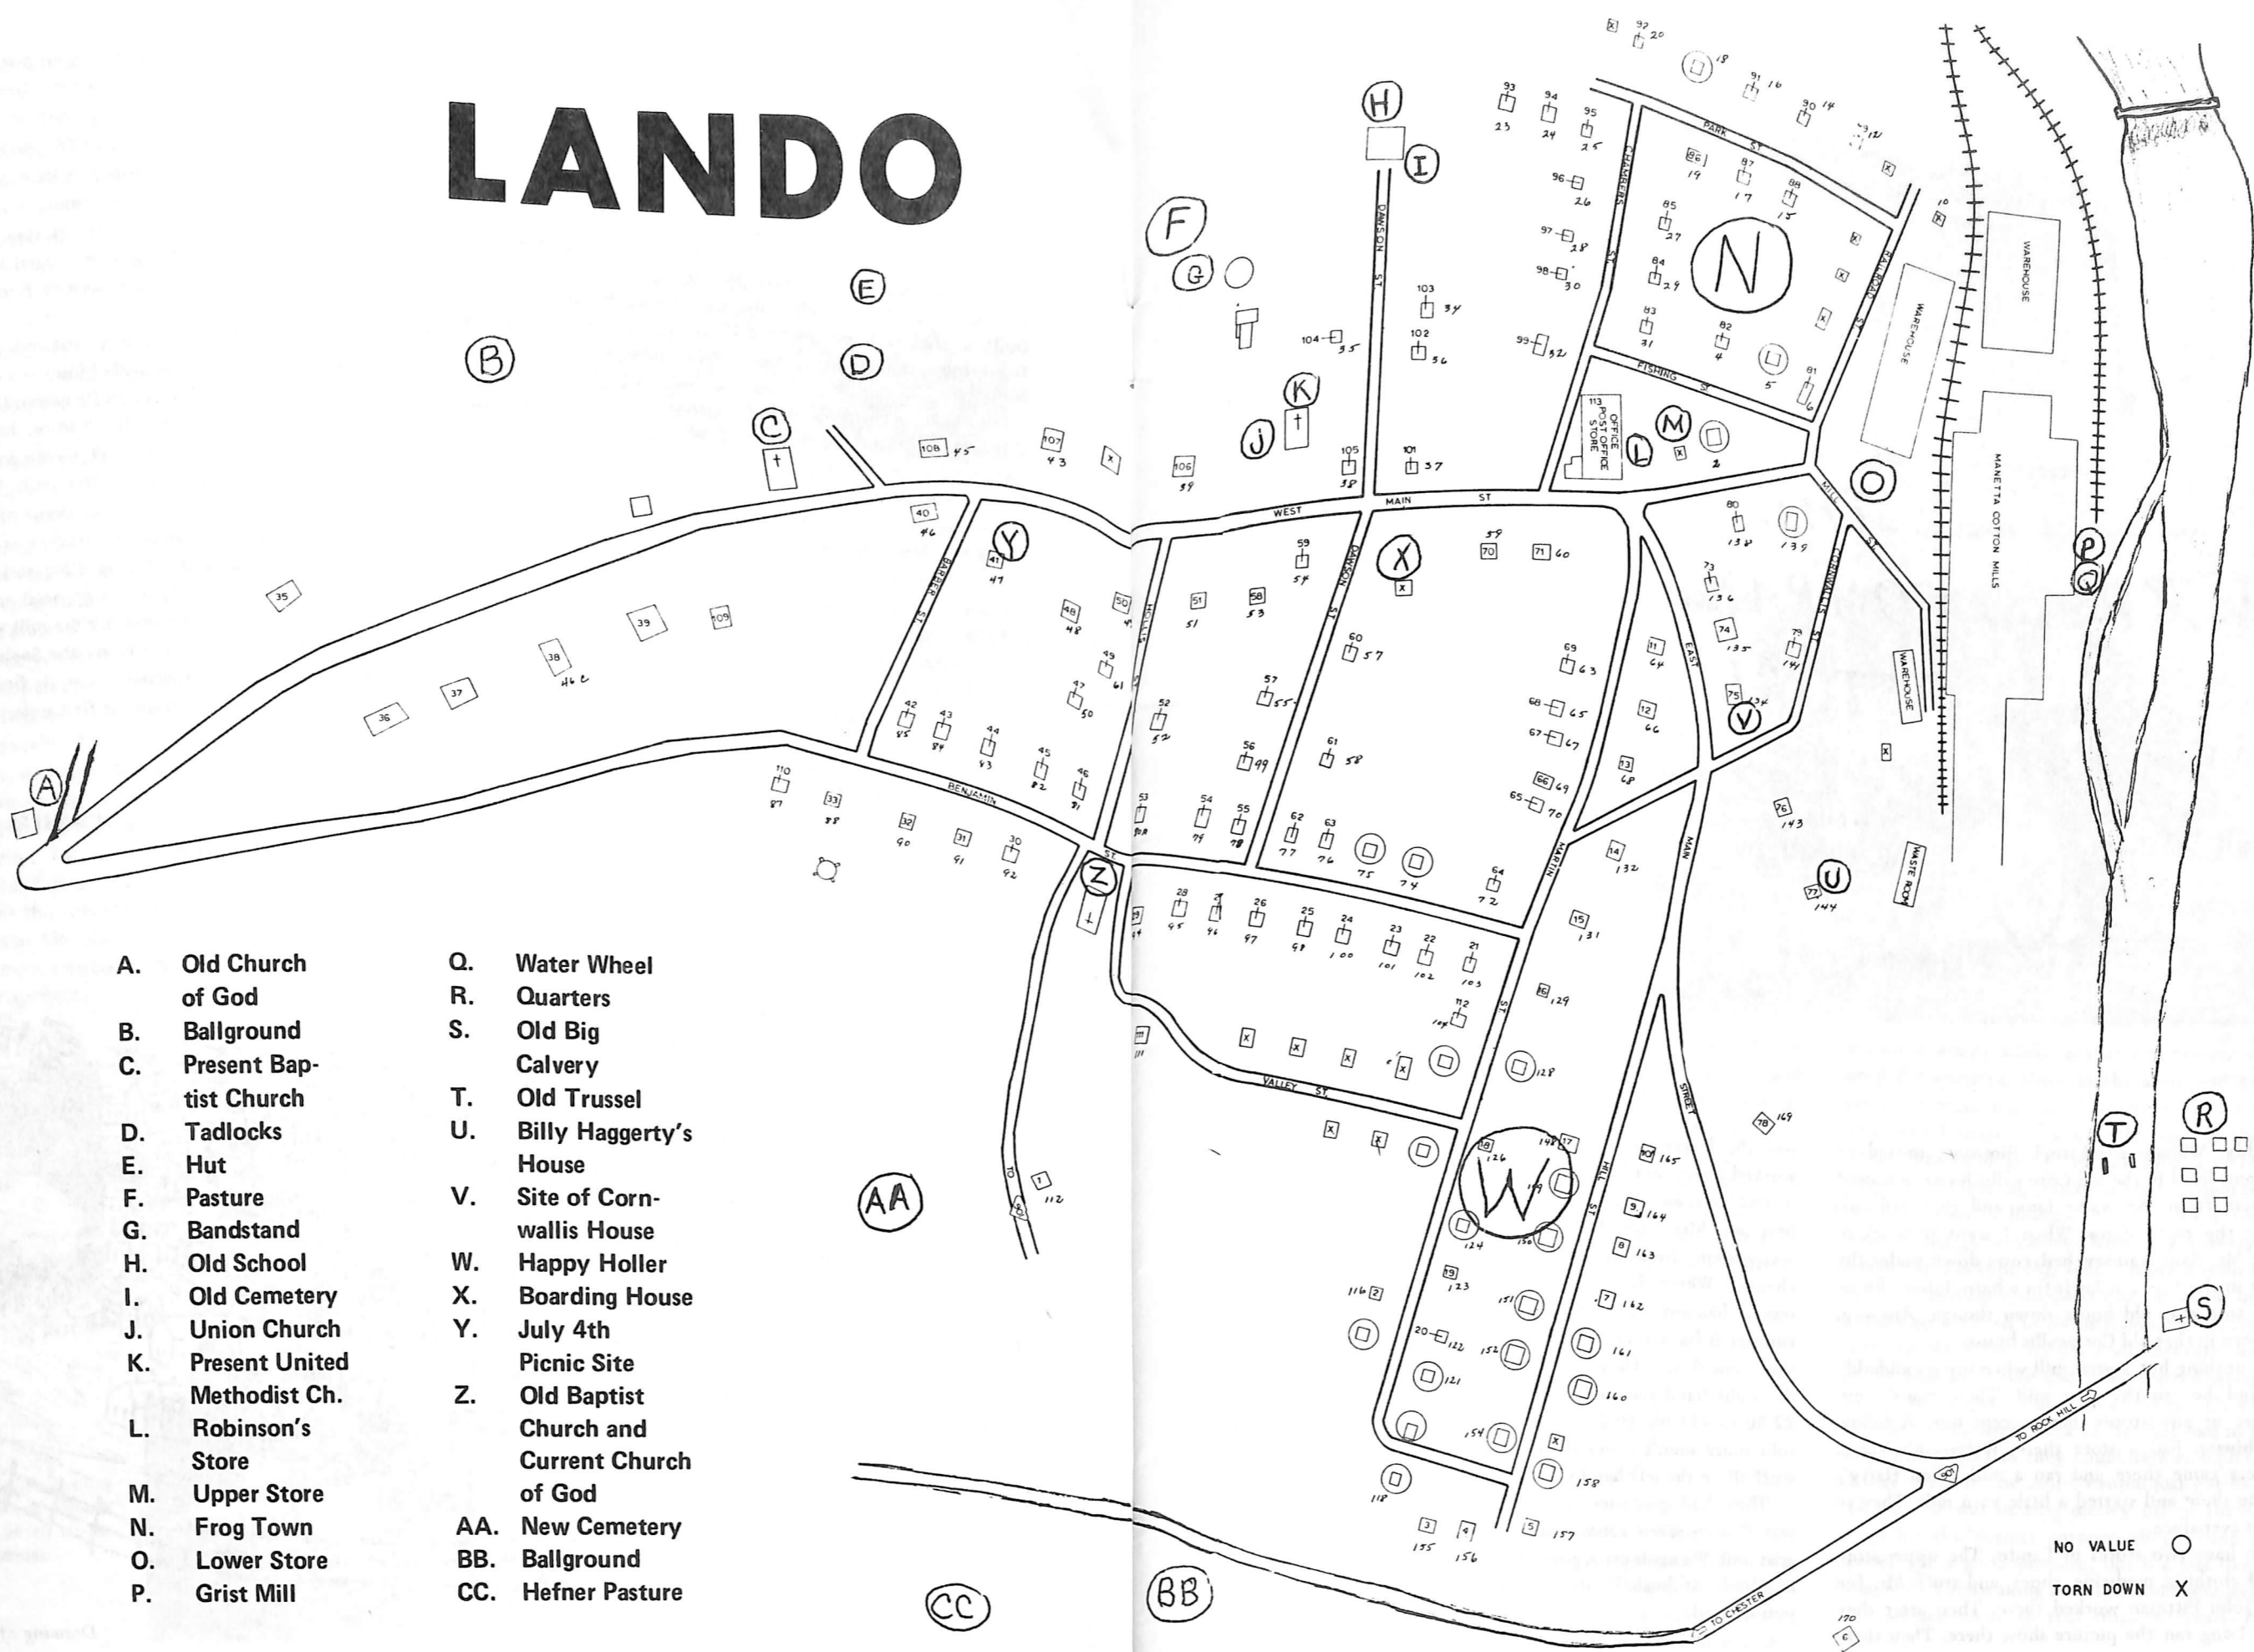

LANDO

- | | |
|---------------------------------|---|
| A. Old Church of God | Q. Water Wheel |
| B. Ballground | R. Quarters |
| C. Present Baptist Church | S. Old Big Calvery |
| D. Tadlocks | T. Old Trussel |
| E. Hut | U. Billy Haggerty's House |
| F. Pasture | V. Site of Cornwallis House |
| G. Bandstand | W. Happy Holler |
| H. Old School | X. Boarding House |
| I. Old Cemetery | Y. July 4th Picnic Site |
| J. Union Church | Z. Old Baptist Church and Current Church of God |
| K. Present United Methodist Ch. | AA. New Cemetery |
| L. Robinson's Store | BB. Ballground |
| M. Upper Store | CC. Hefner Pasture |
| N. Frog Town | |
| O. Lower Store | |
| P. Grist Mill | |

NO VALUE ○
TORN DOWN X

LANDO

- | | |
|---------------------------------|---|
| A. Old Church of God | Q. Water Wheel |
| B. Ballground | R. Quarters |
| C. Present Baptist Church | S. Old Big Calvery |
| D. Tadlocks | T. Old Trussel |
| E. Hut | U. Billy Haggerty's House |
| F. Pasture | V. Site of Cornwallis House |
| G. Bandstand | W. Happy Holler |
| H. Old School | X. Boarding House |
| I. Old Cemetery | Y. July 4th Picnic Site |
| J. Union Church | Z. Old Baptist Church and Current Church of God |
| K. Present United Methodist Ch. | AA. New Cemetery |
| L. Robinson's Store | BB. Ballground |
| M. Upper Store | CC. Hefner Pasture |
| N. Frog Town | |
| O. Lower Store | |
| P. Grist Mill | |