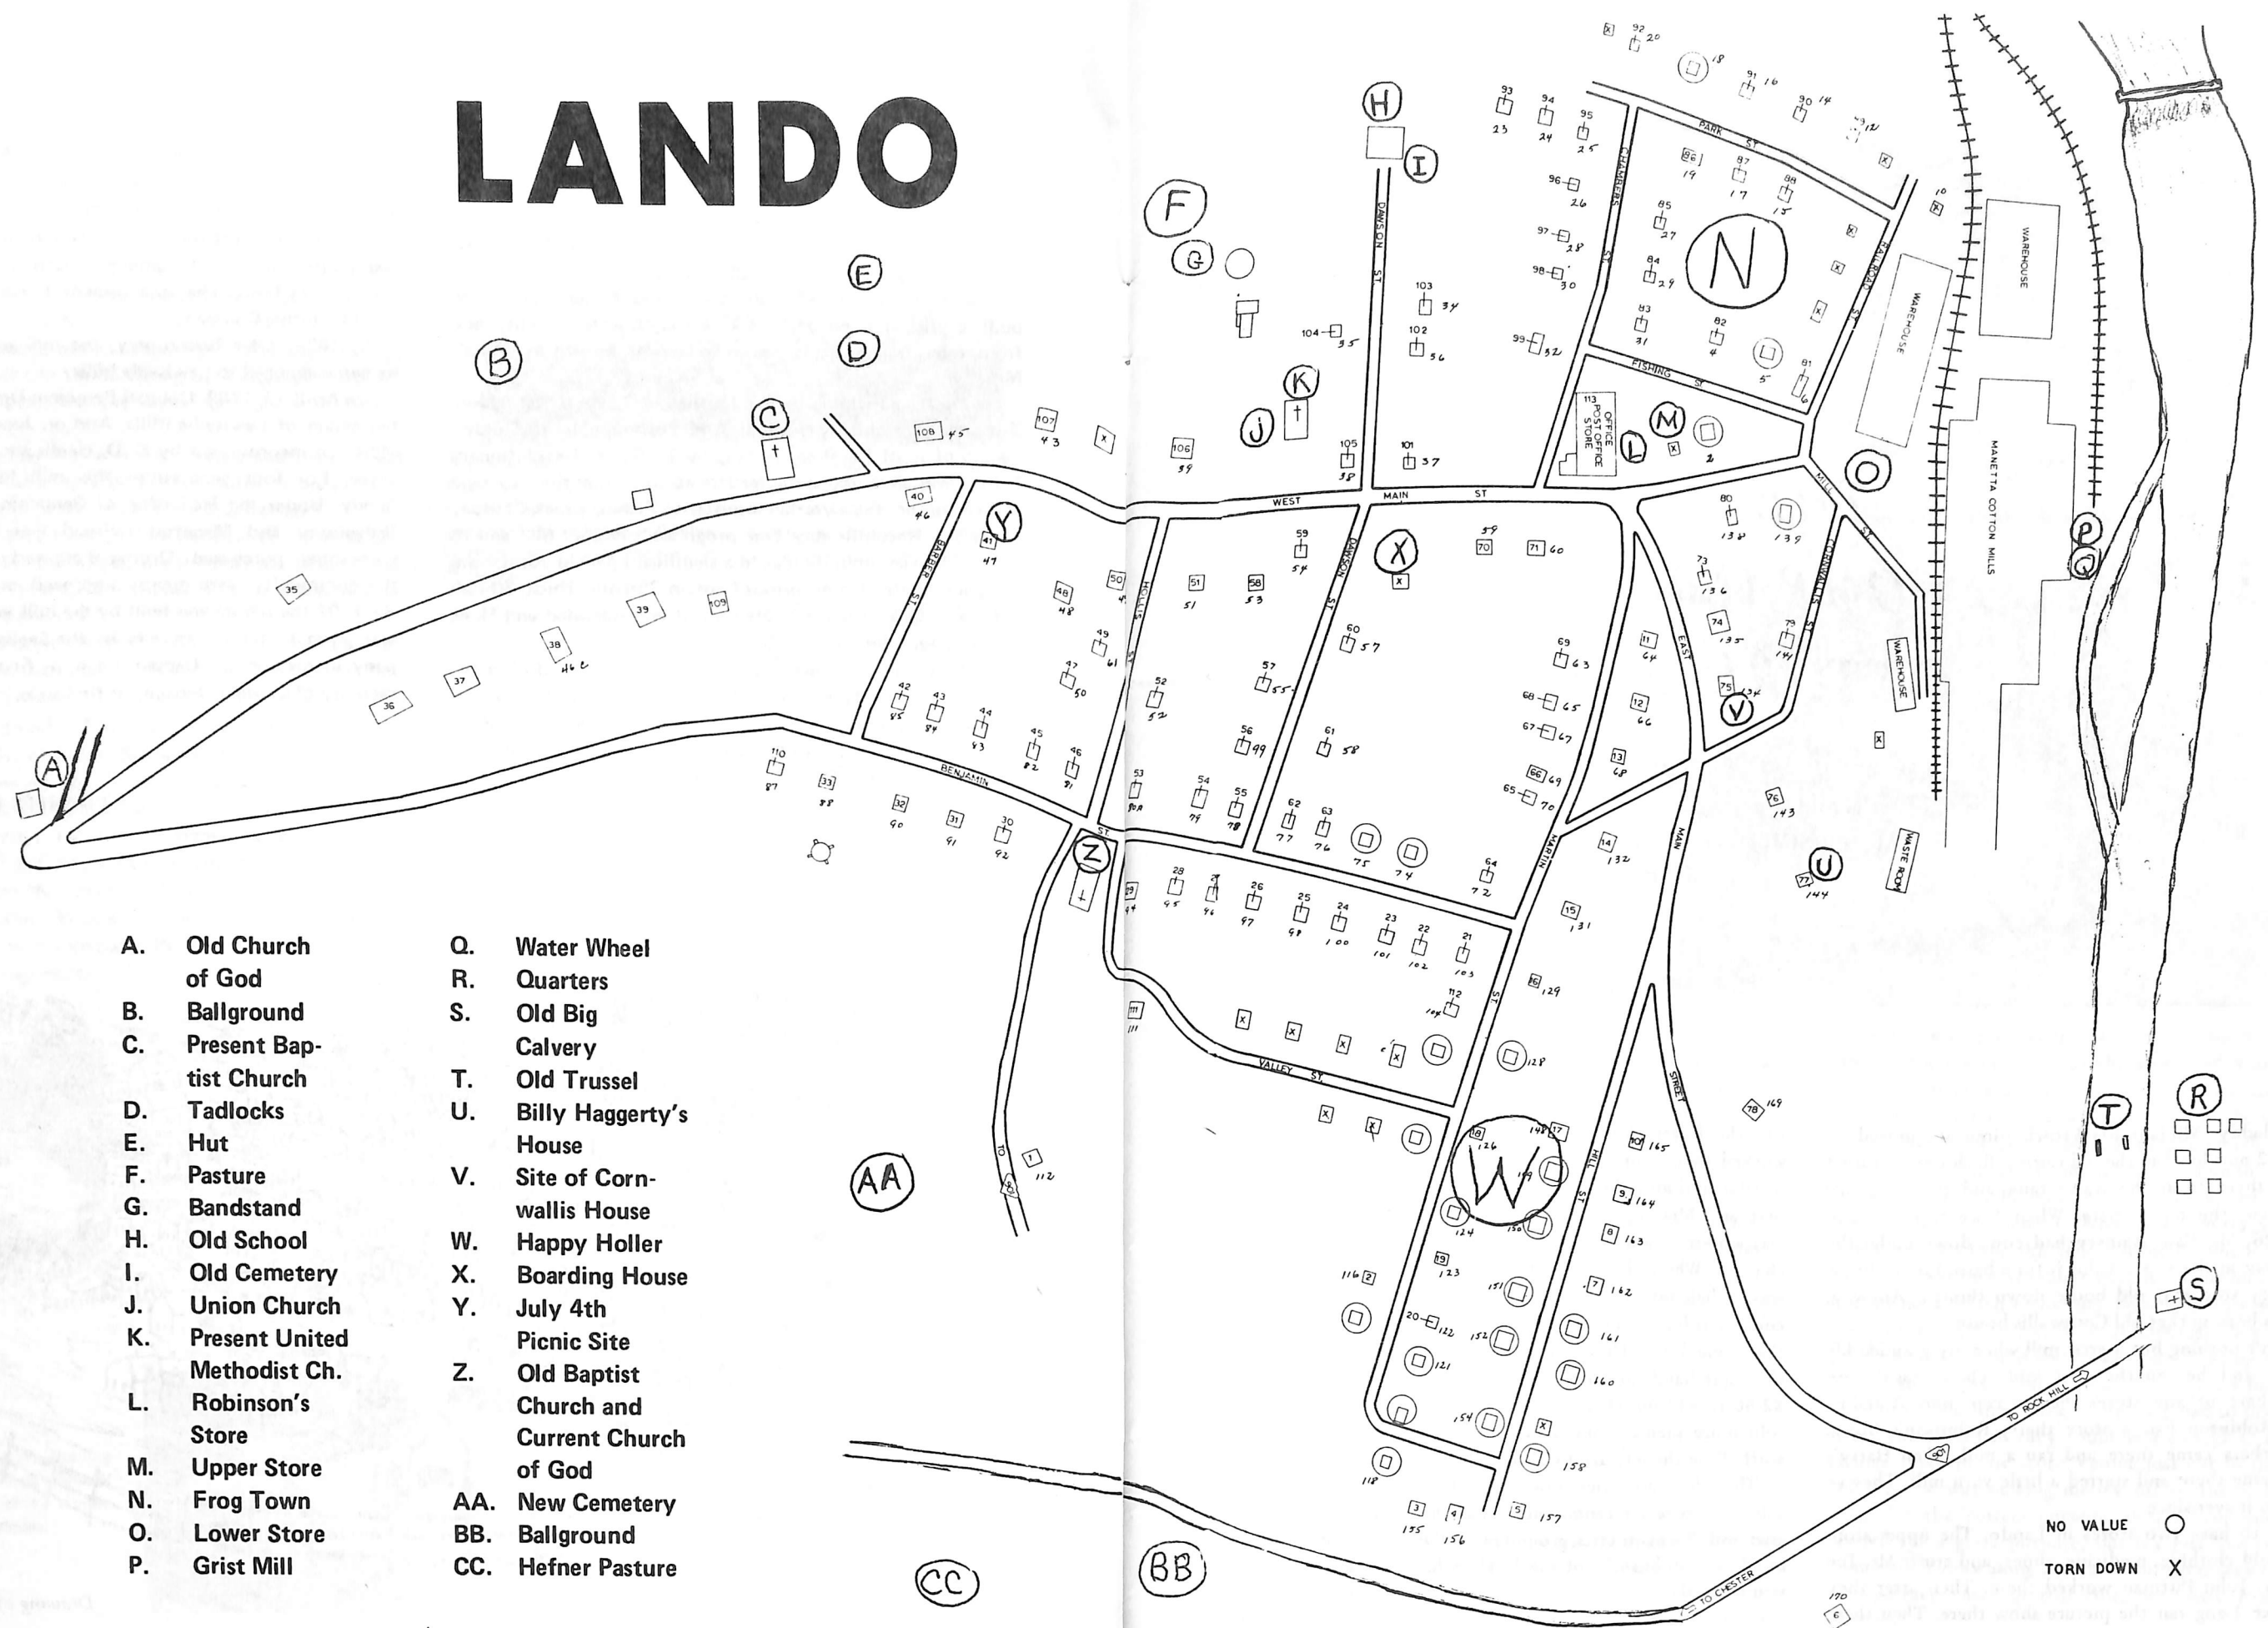

LANDO

- | | |
|---------------------------------|---|
| A. Old Church of God | Q. Water Wheel |
| B. Ballground | R. Quarters |
| C. Present Baptist Church | S. Old Big Calvery |
| D. Tadlocks | T. Old Trussel |
| E. Hut | U. Billy Haggerty's House |
| F. Pasture | V. Site of Cornwallis House |
| G. Bandstand | W. Happy Holler |
| H. Old School | X. Boarding House |
| I. Old Cemetery | Y. July 4th Picnic Site |
| J. Union Church | Z. Old Baptist Church and Current Church of God |
| K. Present United Methodist Ch. | AA. New Cemetery |
| L. Robinson's Store | BB. Ballground |
| M. Upper Store | CC. Hefner Pasture |
| N. Frog Town | |
| O. Lower Store | |
| P. Grist Mill | |

NO VALUE ○
TORN DOWN X

LANDO

- | | |
|---------------------------------|---|
| A. Old Church of God | Q. Water Wheel |
| B. Ballground | R. Quarters |
| C. Present Baptist Church | S. Old Big Calvery |
| D. Tadlocks | T. Old Trussel |
| E. Hut | U. Billy Haggerty's House |
| F. Pasture | V. Site of Cornwallis House |
| G. Bandstand | W. Happy Holler |
| H. Old School | X. Boarding House |
| I. Old Cemetery | Y. July 4th Picnic Site |
| J. Union Church | Z. Old Baptist Church and Current Church of God |
| K. Present United Methodist Ch. | AA. New Cemetery |
| L. Robinson's Store | BB. Ballground |
| M. Upper Store | CC. Hefner Pasture |
| N. Frog Town | |
| O. Lower Store | |
| P. Grist Mill | |