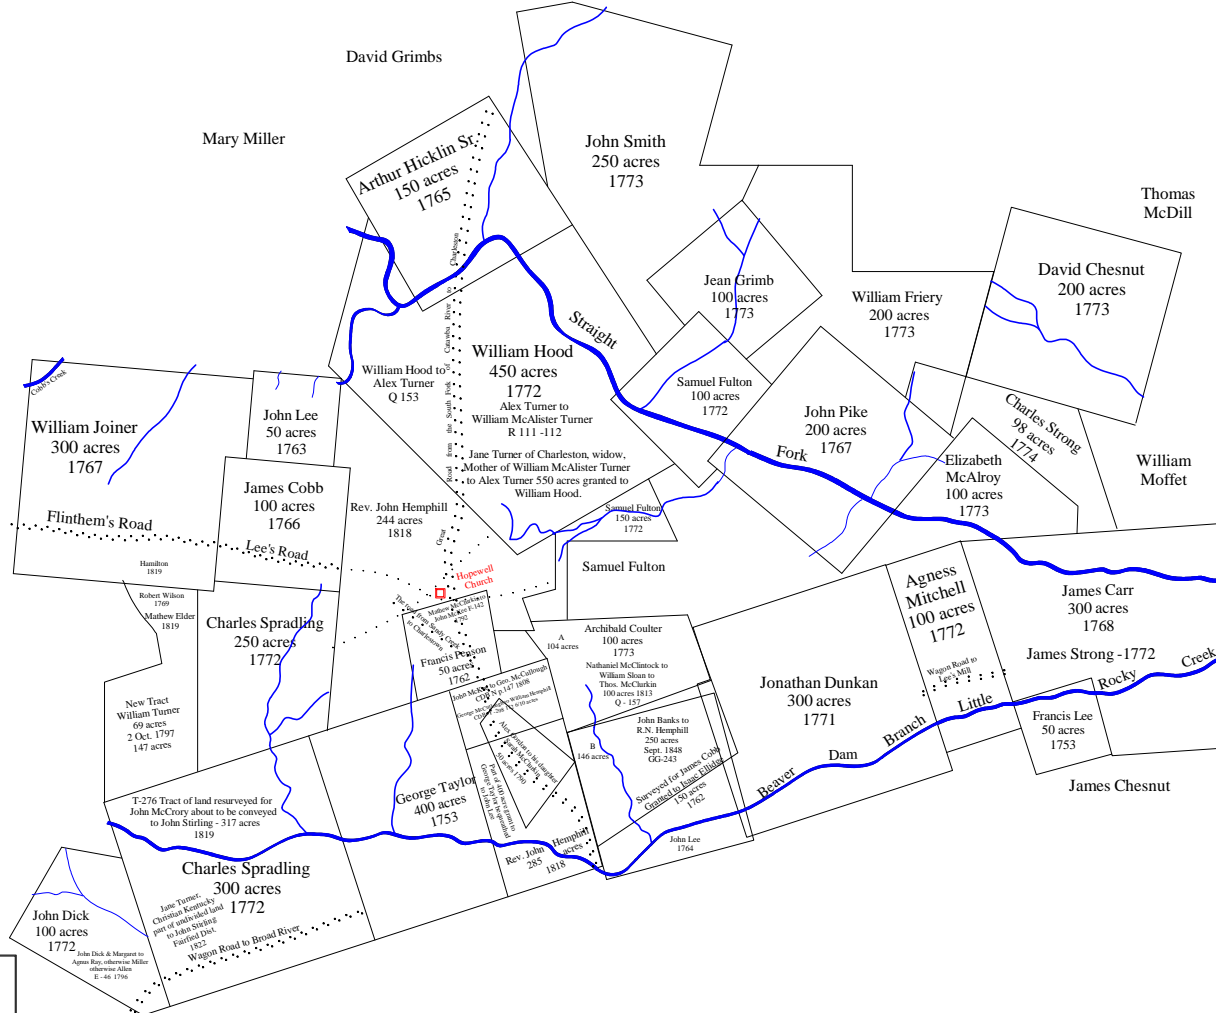

Headwaters of Little Rocky Creek

Early Grants and Land Surveys

Hopewell Church & Vicinity

Chester County South Carolina

CHESTER COUNTY S. C.

NAME INDEX

Banks, John
 Carr, James
 Chesnut, David
 Chesnut, James
 Cobb, James
 Coulter, Archibald
 Dick, John
 Dick, Margaret
 Dunkan, Jonathan
 Elder, Matthew
 Ellidge, Isaac
 Friery, William
 Fulton, Samuel
 Gordon, Alex
 Grimb, Jean
 Grimbs, David
 Hamilton
 Hemphill, John Rev.
 Hemphill, R. N.
 Hemphill, William

NAME INDEX

Hicklin, Arthur Sr.
 Hood, William
 Joiner, William
 Lee, Francis
 Lee, John
 McAlroy, Elizabeth
 McClintock, Nathaniel
 McClurkin, Mathew
 McClurkin, Sarah
 McCrory, John
 McCullough, George
 McDill, Thomas
 McKee, John
 Miller, Mary
 Mitchell, Agness
 Moffett, William
 Penson, Francis
 Pike, John
 Ray, Agnus
 Sloan, William
 Smith, John
 Spradling, Charles
 Stirling, John
 Strong, Charles
 Strong, James
 Taylor, George
 Turner, Alex
 Turner, Jane
 Turner, William
 Turner, Wm. McAlister
 Wilson, Robert

HERITAGE MAP

Researched by Dorothy Mayes
 Ann Marion & Thomas Mayhugh

Drawn by
 Thomas Mayhugh
 2010