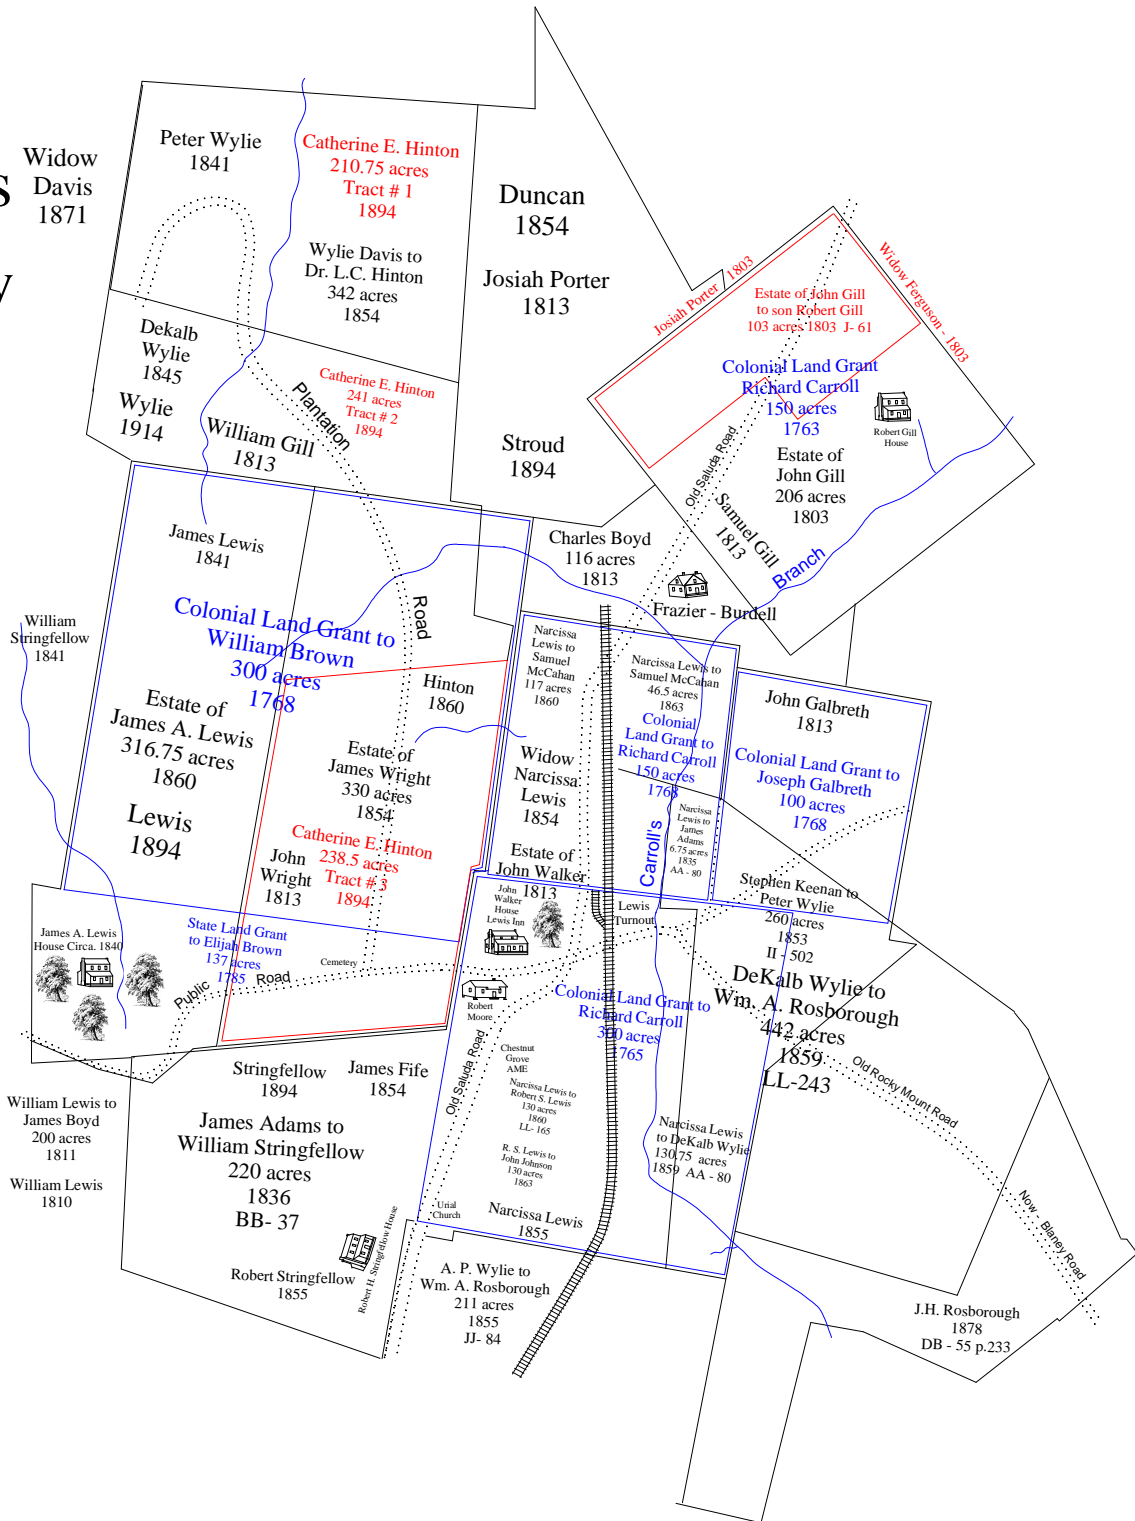

Original Land Grants and Early Land Surveys

Lewis Turnout Community Chester County South Carolina

Historical Properties:
John Walker House/ Lewis Inn
Robert Gill House
James A. Lewis House
Robert H. Stringfellow House

Widow
Davis
1871

LAND HERITAGE MAP
 Researched and Drawn by:
 Thomas Mayhugh
 In Association With:
 Chester District Genealogical Society